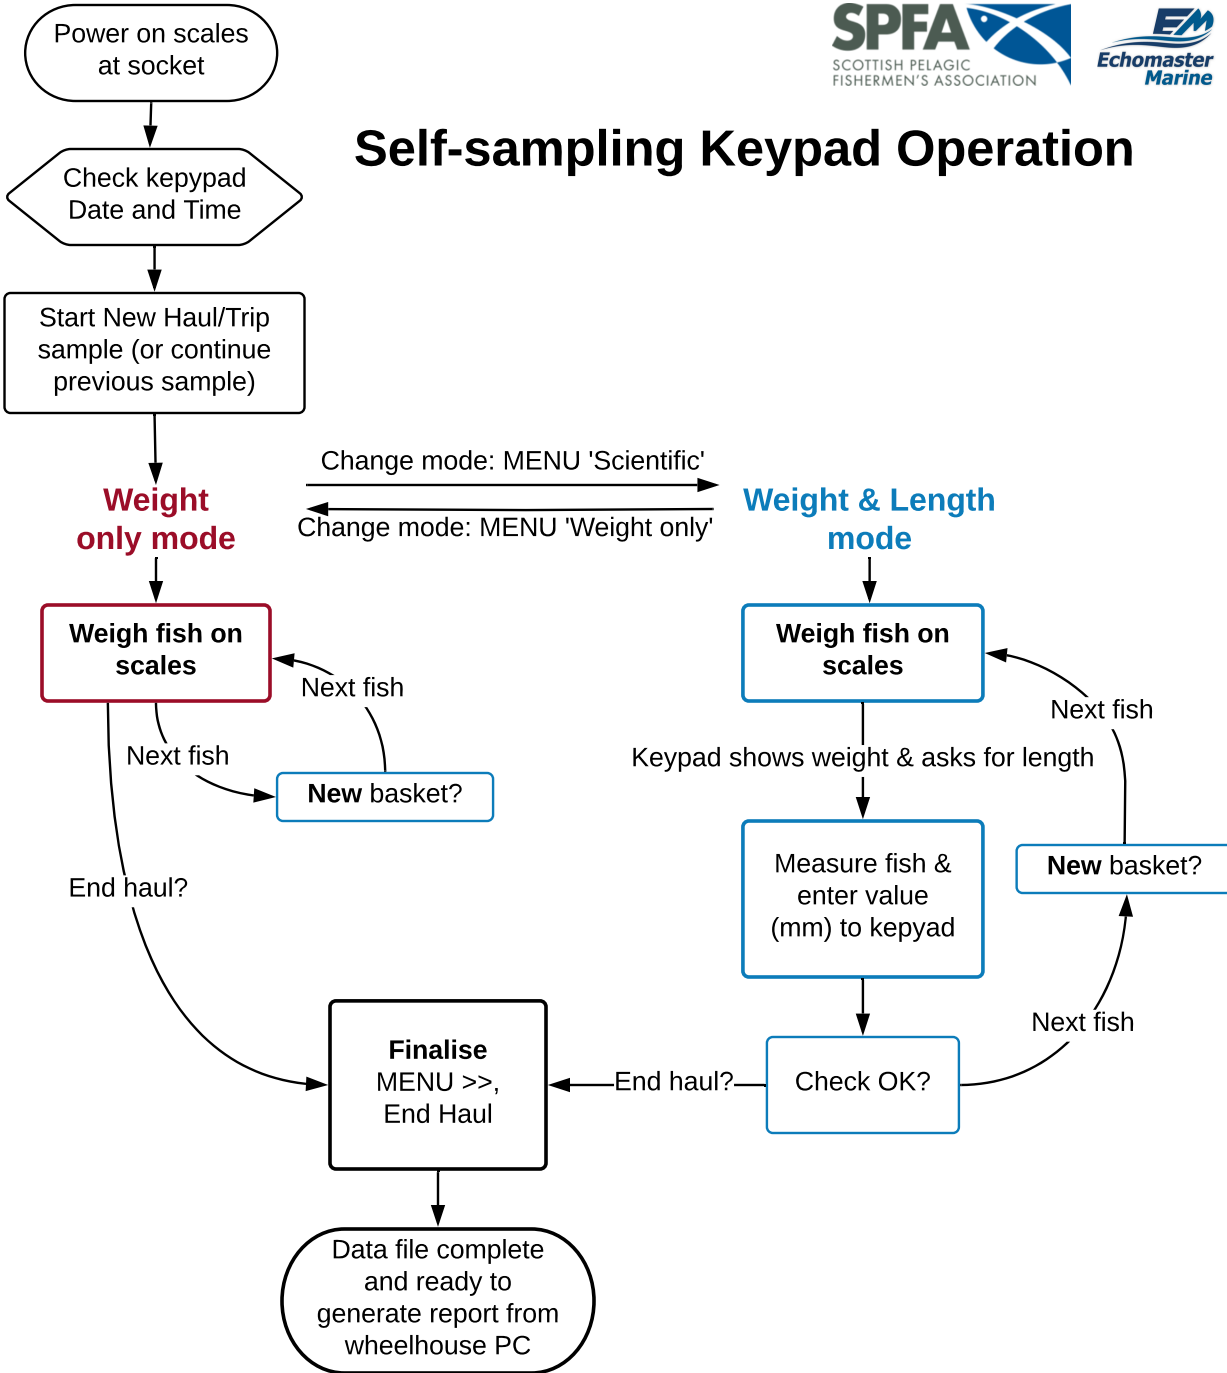

Self-sampling Keypad Operation

Notes

Restart wheelhouse software (Catch Track) before each haul by going to file-> Exit, then double click the icon to restart

ESC will cancel what you are doing

<< will delete a number if you made an error